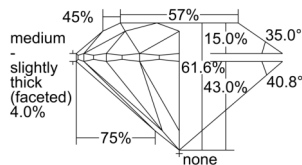

GIA®

FACSIMILE

GIA REPORT

7508344968

Verify this report at GIA.edu

GIA NATURAL DIAMOND DOSSIER®

September 09, 2024
GIA Report Number **7508344968**
Shape and Cutting Style ..... **Round Brilliant**
Measurements ..... **5.08 - 5.11 x 3.14 mm**

GRADING RESULTS

Carat Weight ..... **0.50 carat**
Color Grade ..... **J**
Clarity Grade **VVS2**
Cut Grade ..... **Excellent**

ADDITIONAL GRADING INFORMATION

Polish ..... **Excellent**
Symmetry ..... **Excellent**
Fluorescence ..... **None**
Clarity Characteristics ..... **Cloud, Pinpoint**
Inscription(s): **GIA 7508344968**

PROPORTIONS

Profile to actual proportions

GRADING SCALES

GIA COLOR SCALE	GIA CLARITY SCALE	GIA CUT SCALE	
D	FLAWLESS	EXCELLENT	
E	INTERNALLY FLAWLESS		
F		VVS₁	VERY GOOD
G	VVS₂		
H	VS₁	GOOD	
I	VS₂		
J	SI₁	FAIR	
K	SI₂		
L	I₁	POOR	
M			
N			
O	I₂		
P			
Q	I₃		
R			
S			
T			
U			
V			
W			
X			
Y			
Z