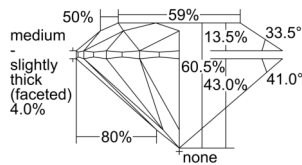

GIA®

FACSIMILE

GIA REPORT

7508345481

Verify this report at GIA.edu

GIA NATURAL DIAMOND DOSSIER®

September 04, 2024
GIA Report Number **7508345481**
Shape and Cutting Style ..... **Round Brilliant**
Measurements ..... **4.70 - 4.72 x 2.85 mm**

GRADING RESULTS

Carat Weight ..... **0.38 carat**
Color Grade ..... **G**
Clarity Grade **VS2**
Cut Grade ..... **Excellent**

ADDITIONAL GRADING INFORMATION

Polish ..... **Excellent**
Symmetry ..... **Excellent**
Fluorescence ..... **None**
Clarity Characteristics ..... **Cloud, Crystal**
Inscription(s): **GIA 7508345481**

PROPORTIONS

Profile to actual proportions

GRADING SCALES

GIA COLOR SCALE

COLORESS	D
	E
	F
	G
	H
	I
	J
NEAR COLORESS	K
	L
FLAINT	M
	N
	O
	P
	Q
VERY LIGHT	R
	S
	T
	U
	V
	W
	X
	Y
LIGHT	Z

GIA CLARITY SCALE

FLAWLESS	VERY VERY SLIGHTLY INCLUDED	VS₁	VS₂	VS₁	VS₂	SL₁	SL₂	I₁	I₂	I₃	
											FLAWLESS
INTERNALLY FLAWLESS	VERY SLIGHTLY INCLUDED										

GIA CUT SCALE

EXCELLENT
VERY GOOD
GOOD
FAIR
POOR