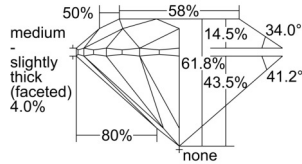

GIA®

FACSIMILE

GIA REPORT

7508346004

Verify this report at GIA.edu

GIA NATURAL DIAMOND DOSSIER®

September 04, 2024
GIA Report Number **7508346004**
Shape and Cutting Style ..... **Round Brilliant**
Measurements ..... **4.30 - 4.33 x 2.67 mm**

GRADING RESULTS

Carat Weight ..... **0.30 carat**
Color Grade ..... **F**
Clarity Grade **S11**
Cut Grade ..... **Excellent**

ADDITIONAL GRADING INFORMATION

Polish ..... **Excellent**
Symmetry ..... **Excellent**
Fluorescence ..... **None**
Clarity Characteristics ..... **Cloud, Crystal**
Inscription(s): **GIA 7508346004**

PROPORTIONS

Profile to actual proportions

GRADING SCALES

GIA COLOR SCALE	GIA CLARITY SCALE	GIA CUT SCALE
D	FLAWLESS	EXCELLENT
E	FLAWLESS	
F	INTERNALLY FLAWLESS	VERY GOOD
G	VVS₁	
H	VVS₂	GOOD
I	VS₁	
J	VS₂	FAIR
K	S1₁	
L	S1₂	POOR
M	I₁	
N	I₂	
O	I₃	
P		
Q		
R		
S		
T		
U		
V		
W		
X		
Y		
Z