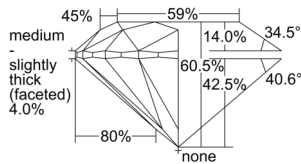

GIA®

FACSIMILE

GIA REPORT 7508346276

Verify this report at GIA.edu

GIA NATURAL DIAMOND DOSSIER®

September 05, 2024
GIA Report Number **7508346276**
Shape and Cutting Style ..... **Round Brilliant**
Measurements ..... **5.09 - 5.12 x 3.09 mm**

GRADING RESULTS

Carat Weight ..... **0.50 carat**
Color Grade ..... **E**
Clarity Grade **S11**
Cut Grade ..... **Excellent**

ADDITIONAL GRADING INFORMATION

Polish ..... **Excellent**
Symmetry ..... **Excellent**
Fluorescence ..... **None**
Clarity Characteristics ..... **Cloud, Crystal**
Inscription(s): **GIA 7508346276**

PROPORTIONS

Profile to actual proportions

GRADING SCALES

GIA COLOR SCALE

COLORED	D
	E
	F
	G
	H
	I
	J
NEAR COLORLESS	K
	L
Faint	M
	N
	O
	P
	Q
	R
	S
	T
	U
	V
	W
	X
	Y
Light	Z

GIA CLARITY SCALE

FLAWLESS	VERY VERY SLIGHTLY INCLUDED	VVS₁	VVS₂	VS₁	VS₂	SI₁	SI₂	I₁	I₂	I₃	
											FLAWLESS
INTERNALLY FLAWLESS											

GIA CUT SCALE

EXCELLENT
VERY GOOD
GOOD
FAIR
POOR