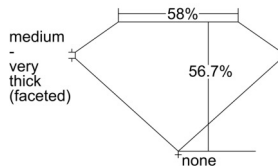

GIA®

FACSIMILE

GIA REPORT

7508346646

Verify this report at GIA.edu

GIA NATURAL DIAMOND DOSSIER®

September 03, 2024
GIA Report Number 7508346646
Shape and Cutting Style ..... Heart Brilliant
Measurements ..... 4.88 x 5.61 x 3.18 mm

GRADING RESULTS

Carat Weight ..... 0.50 carat
Color Grade ..... D
Clarity Grade VS2

ADDITIONAL GRADING INFORMATION

Polish ..... Excellent
Symmetry ..... Very Good
Fluorescence ..... None
Clarity Characteristics ..... Crystal, Feather
Inscription(s): GIA 7508346646

PROPORTIONS

Profile not to actual proportions

GRADING SCALES

GIA COLOR SCALE		GIA CLARITY SCALE		
NEAR COLORLESS	D	VERY SLIGHTLY INCLUDED	FLAWLESS	
	E		INTERNALLY FLAWLESS	
	F	VERY SLIGHTLY INCLUDED	VVS₁	
	G		VVS₂	
	H		VS₁	
	FAINT	I	SLIGHTLY INCLUDED	VS₂
		J		SI₁
		K	INCLUDED	SI₂
		L		I₁
		M		I₂
N		I₃		
LIGHT	O			
	P			
	Q			
	R			
	S			
	T			
	U			
	V			
	W			
	X			
	Y			
	Z