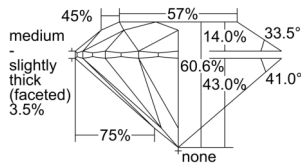

GIA®

FACSIMILE

GIA REPORT

7508351136

Verify this report at GIA.edu

GIA NATURAL DIAMOND DOSSIER®

September 04, 2024
GIA Report Number 7508351136
Shape and Cutting Style ..... Round Brilliant
Measurements ..... 4.49 - 4.52 x 2.73 mm

GRADING RESULTS

Carat Weight ..... 0.34 carat
Color Grade ..... D
Clarity Grade VS1
Cut Grade ..... Excellent

ADDITIONAL GRADING INFORMATION

Polish ..... Very Good
Symmetry ..... Excellent
Fluorescence ..... None
Clarity Characteristics..... Crystal, Cloud, Needle, Pinpoint
Inscription(s): GIA 7508351136

PROPORTIONS

Profile to actual proportions

GRADING SCALES

GIA COLOR SCALE	GIA CLARITY SCALE	GIA CUT SCALE	
D	FLAWLESS	EXCELLENT	
E	INTERNALLY FLAWLESS		
F		VVS₁	VERY GOOD
G	VVS₂		
H	VS₁	GOOD	
I	VS₂		
J	SI₁	FAIR	
K	SI₂		
L	I₁	POOR	
M			
N			
O	I₂		
P			
Q	I₃		
R			
S			
T			
U			
V			
W			
X			
Y			
Z