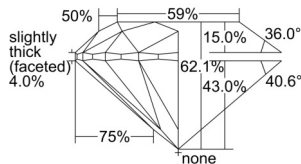

GIA®

FACSIMILE

GIA NATURAL DIAMOND DOSSIER®

September 05, 2024
GIA Report Number 7508352445
Shape and Cutting Style ..... Round Brilliant
Measurements ..... 5.57 - 5.67 x 3.49 mm

GRADING RESULTS

Carat Weight ..... 0.70 carat
Color Grade ..... H
Clarity Grade VS1
Cut Grade ..... Excellent

ADDITIONAL GRADING INFORMATION

Polish ..... Excellent
Symmetry ..... Very Good
Fluorescence ..... None
Clarity Characteristics ..... Indented Natural, Cloud
Inscription(s): GIA 7508352445

GIA REPORT 7508352445

Verify this report at GIA.edu

PROPORTIONS

Profile to actual proportions

GRADING SCALES

GIA COLOR SCALE	GIA CLARITY SCALE	GIA CUT SCALE	
D	FLAWLESS	EXCELLENT	
E	INTERNALLY FLAWLESS		
F		VVS₁	VERY GOOD
G	VVS₂		
H	VS₁	GOOD	
I	VS₂		
J	SI₁	FAIR	
K	SI₂		
L	I₁	POOR	
M	I₂		
N	I₃		
O			
P			
Q			
R			
S			
T			
U			
V			
W			
X			
Y			
Z