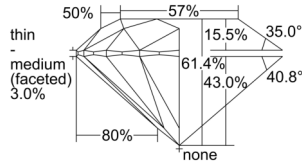

GIA®

FACSIMILE

GIA REPORT

7508354318

Verify this report at GIA.edu

GIA NATURAL DIAMOND DOSSIER®

September 04, 2024
GIA Report Number **7508354318**
Shape and Cutting Style ..... **Round Brilliant**
Measurements ..... **4.80 - 4.84 x 2.96 mm**

GRADING RESULTS

Carat Weight ..... **0.41 carat**
Color Grade ..... **K**
Clarity Grade **VVS2**
Cut Grade ..... **Excellent**

ADDITIONAL GRADING INFORMATION

Polish ..... **Excellent**
Symmetry ..... **Excellent**
Fluorescence ..... **None**
Clarity Characteristics ..... **Pinpoint, Feather, Cloud**
Inscription(s): **GIA 7508354318**

PROPORTIONS

Profile to actual proportions

GRADING SCALES

GIA COLOR SCALE	GIA CLARITY SCALE	GIA CUT SCALE	
D	FLAWLESS	EXCELLENT	
E	INTERNALLY FLAWLESS		
F		VVS₁	VERY GOOD
G	VVS₂		
H	VS₁	GOOD	
I	VS₂		
J	SI₁	FAIR	
K	SI₂		
L	I₁	POOR	
M			
N	I₂		
O	I₃		
P			
Q			
R			
S			
T			
U			
V			
W			
X			
Y			
Z