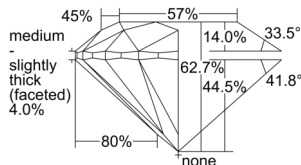

GIA®

FACSIMILE

GIA REPORT 7508355876

Verify this report at GIA.edu

GIA NATURAL DIAMOND DOSSIER®

October 04, 2024
GIA Report Number 7508355876
Shape and Cutting Style ..... Round Brilliant
Measurements ..... 5.66 - 5.70 x 3.56 mm

GRADING RESULTS

Carat Weight ..... 0.70 carat
Color Grade ..... H
Clarity Grade VS1
Cut Grade ..... Excellent

ADDITIONAL GRADING INFORMATION

Polish ..... Excellent
Symmetry ..... Excellent
Fluorescence ..... None
Clarity Characteristics..... Cloud, Needle, Pinpoint
Inspection(s): GIA 7508355876

PROPORTIONS

Profile to actual proportions

GRADING SCALES

GIA COLOR SCALE

COLORLESS	D
	E
	F
	G
	H
	I
	J
NEAR COLORLESS	K
	L
Faint	M
	N
	O
	P
Very Light	Q
	R
	S
	T
	U
	V
Light	W
	X
	Y
	Z

GIA CLARITY SCALE

FLAWLESS	VERY VERY SLIGHTLY INCLUDED	VS₁	VS₂	VS₁	VS₂	SL₁	SL₂	I₁	I₂	I₃		
											FLAWLESS	INTERNALLY FLAWLESS

GIA CUT SCALE

EXCELLENT
VERY GOOD
GOOD
FAIR
POOR