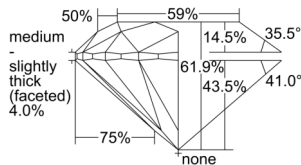

GIA®

FACSIMILE

GIA REPORT 7508355953

Verify this report at GIA.edu

GIA NATURAL DIAMOND DOSSIER®

September 05, 2024
GIA Report Number 7508355953
Shape and Cutting Style ..... Round Brilliant
Measurements ..... 4.87 - 4.90 x 3.02 mm

GRADING RESULTS

Carat Weight ..... 0.45 carat
Color Grade ..... G
Clarity Grade S11
Cut Grade ..... Excellent

ADDITIONAL GRADING INFORMATION

Polish ..... Excellent
Symmetry ..... Excellent
Fluorescence ..... None
Clarity Characteristics ..... Cloud, Knot, Feather
Inscription(s): GIA 7508355953

PROPORTIONS

Profile to actual proportions

GRADING SCALES

GIA COLOR SCALE	GIA CLARITY SCALE	GIA CUT SCALE	
D	FLAWLESS	EXCELLENT	
E	INTERNALLY FLAWLESS		
F		VVS₁	VERY GOOD
G	VVS₂		
H	VS₁	GOOD	
I	VS₂		
J	S1₁	FAIR	
K	S1₂		
L	I₁	POOR	
M	I₂		
N	I₃		
O			
P			
Q			
R			
S			
T			
U			
V			
W			
X			
Y			
Z