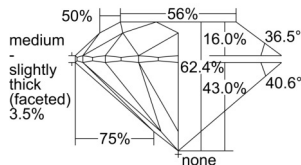

GIA®

FACSIMILE

GIA REPORT 7508357431

Verify this report at GIA.edu

GIA NATURAL DIAMOND DOSSIER®

September 04, 2024
GIA Report Number 7508357431
Shape and Cutting Style ..... Round Brilliant
Measurements ..... 4.48 - 4.51 x 2.80 mm

GRADING RESULTS

Carat Weight ..... 0.35 carat
Color Grade ..... G
Clarity Grade VVS2
Cut Grade ..... Excellent

ADDITIONAL GRADING INFORMATION

Polish ..... Excellent
Symmetry ..... Excellent
Fluorescence ..... None
Clarity Characteristics ..... Needle, Cloud
Inscription(s): GIA 7508357431

PROPORTIONS

Profile to actual proportions