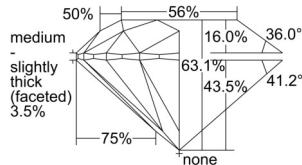

GIA®

FACSIMILE

GIA REPORT

7508357466

Verify this report at GIA.edu

GIA NATURAL DIAMOND DOSSIER®

September 04, 2024
GIA Report Number **7508357466**
Shape and Cutting Style ..... **Round Brilliant**
Measurements ..... **5.10 - 5.15 x 3.24 mm**

GRADING RESULTS

Carat Weight ..... **0.52 carat**
Color Grade ..... **K**
Clarity Grade **VVS1**
Cut Grade ..... **Excellent**

ADDITIONAL GRADING INFORMATION

Polish ..... **Excellent**
Symmetry ..... **Excellent**
Fluorescence ..... **None**
Clarity Characteristics ..... **Pinpoint**
Inscription(s): **GIA 7508357466**

PROPORTIONS

Profile to actual proportions

GRADING SCALES

GIA COLOR SCALE

COLORLESS	D
	E
	F
	G
	H
	I
	J
NEAR COLORLESS	K
	L
	M
FAIN	N
	O
	P
VERY LIGHT	Q
	R
	S
	T
	U
	V
	W
	X
	Y
LIGHT	Z

GIA CLARITY SCALE

FLAWLESS	VERY VERY SLIGHTLY INCLUDED	VVS₁	VVS₂	VS₁	VS₂	SI₁	SI₂	I₁	I₂	I₃	
											INTERNAL FLAWLESS

GIA CUT SCALE

EXCELLENT
VERY GOOD
GOOD
FAIR
POOR