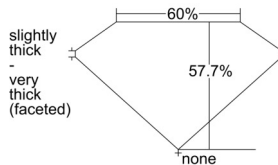

GIA®

FACSIMILE

GIA REPORT 7508358396

Verify this report at GIA.edu

GIA NATURAL DIAMOND DOSSIER®

September 06, 2024
GIA Report Number 7508358396
Shape and Cutting Style ..... Heart Brilliant
Measurements ..... 5.60 x 6.19 x 3.57 mm

GRADING RESULTS

Carat Weight ..... 0.72 carat
Color Grade ..... G
Clarity Grade SI1

ADDITIONAL GRADING INFORMATION

Polish ..... Excellent
Symmetry ..... Excellent
Fluorescence ..... None
Clarity Characteristics ..... Feather, Cloud, Crystal
Inscription(s): GIA 7508358396

PROPORTIONS

Profile not to actual proportions

GRADING SCALES

GIA COLOR SCALE		GIA CLARITY SCALE	
COLORLESS	D	VERY VERY SLIGHTLY INCLUDED	FLAWLESS
	E		INTERNALLY FLAWLESS
	F		VVS₁
	G		VVS₂
	H		VS₁
	I		VS₂
	J		SI₁
	K		SI₂
	L		I₁
	M		I₂
NEAR COLORLESS	N	SLIGHTLY INCLUDED	I₃
	O		
	P		
	Q		
FAINT	R		
	S		
	T		
	U		
VERT LIGHT	V		
	W		
	X		
	Y		
LIGHT	Z