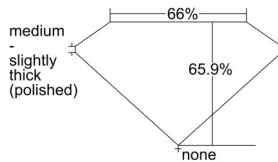

GIA®

FACSIMILE

GIA REPORT 7508358726

Verify this report at GIA.edu

GIA NATURAL DIAMOND DOSSIER®

September 06, 2024
GIA Report Number 7508358726
Shape and Cutting Style ..... **Cut-Cornered Rectangular Modified Brilliant**
Measurements ..... 4.54 x 3.59 x 2.36 mm

GRADING RESULTS

Carat Weight ..... 0.32 carat
Color Grade ..... D
Clarity Grade VVS2

ADDITIONAL GRADING INFORMATION

Polish ..... Excellent
Symmetry ..... Very Good
Fluorescence ..... None
Clarity Characteristics..... **Pinpoint, Cloud, Surface Graining**
Inscription(s): GIA 7508358726

PROPORTIONS

Profile not to actual proportions

GRADING SCALES

GIA COLOR SCALE		GIA CLARITY SCALE			
COLORLESS	D	VERY VERY SLIGHTLY INCLUDED	FLAWLESS		
	E		INTERNALLY FLAWLESS		
	F	VERY SLIGHTLY INCLUDED	VVS₁		
	G		VVS₂		
	H		VS₁		
	NEAR COLORLESS	I	SLIGHTLY INCLUDED	VS₂	
		J		SI₁	
		FAINT	K	INCLUDED	SI₂
			L		I₁
			M		I₂
VERT LIGHT	N	LIGHT	I₃		
	O				
	P				
	Q				
	R				
	S				
LIGHT	T				
	U				
	V				
	W				
	X				
Y					
Z