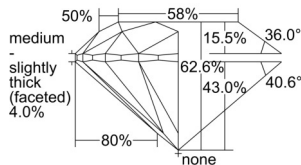

GIA®

FACSIMILE

GIA REPORT 7508359457

Verify this report at GIA.edu

GIA NATURAL DIAMOND DOSSIER®

September 05, 2024
GIA Report Number **7508359457**
Shape and Cutting Style ..... **Round Brilliant**
Measurements ..... **5.87 - 5.91 x 3.68 mm**

GRADING RESULTS

Carat Weight ..... **0.80 carat**
Color Grade ..... **L**
Clarity Grade **VS1**
Cut Grade ..... **Excellent**

ADDITIONAL GRADING INFORMATION

Polish ..... **Excellent**
Symmetry ..... **Excellent**
Fluorescence ..... **None**
Clarity Characteristics ..... **Cloud, Needle, Pinpoint**
Inscription(s): **GIA 7508359457**

PROPORTIONS

Profile to actual proportions

GRADING SCALES

GIA COLOR SCALE	GIA CLARITY SCALE	GIA CUT SCALE	
D	FLAWLESS	EXCELLENT	
E	INTERNALLY FLAWLESS		
F		VVS₁	VERY GOOD
G	VVS₂		
H	VS₁	GOOD	
I	VS₂		
J	SI₁	FAIR	
K	SI₂		
L	I₁	POOR	
M	I₂		
N	I₃		
O			
P			
Q			
R			
S			
T			
U			
V			
W			
X			
Y			
Z