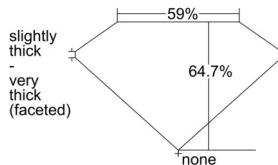

GIA®

FACSIMILE

GIA REPORT 7508359984

Verify this report at GIA.edu

GIA NATURAL DIAMOND DOSSIER®

September 06, 2024
GIA Report Number 7508359984
Shape and Cutting Style ..... Marquise Brilliant
Measurements ..... 7.52 x 3.74 x 2.42 mm

GRADING RESULTS

Carat Weight ..... 0.40 carat
Color Grade ..... E
Clarity Grade VS1

ADDITIONAL GRADING INFORMATION

Polish ..... Very Good
Symmetry ..... Very Good
Fluorescence ..... None
Clarity Characteristics ..... Crystal, Pinpoint
Inscription(s): GIA 7508359984

PROPORTIONS

Profile not to actual proportions

GRADING SCALES

GIA COLOR SCALE		GIA CLARITY SCALE	
COLORLESS	D	VERY VERY SLIGHTLY INCLUDED	FLAWLESS
	E		INTERNALLY FLAWLESS
	F		VS₁
	G		VS₂
	H		VS₁
	I		VS₂
	J		SI₁
	K		SI₂
	L		I₁
	M		I₂
NEAR COLORLESS	N	SLIGHTLY INCLUDED	I₃
	O		
	P		
	Q		
FAINT	R	INCLUDED	
	S		
	T		
	U		
	V		
	W		
	X		
	Y		
VERT LIGHT	Z