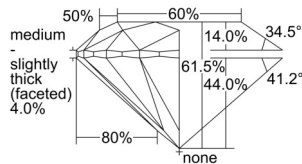

GIA®

FACSIMILE

GIA REPORT

7508364758

Verify this report at GIA.edu

GIA NATURAL DIAMOND DOSSIER®

September 06, 2024
GIA Report Number **7508364758**
Shape and Cutting Style ..... **Round Brilliant**
Measurements ..... **5.10 - 5.12 x 3.14 mm**

GRADING RESULTS

Carat Weight ..... **0.50 carat**
Color Grade ..... **G**
Clarity Grade **VVS1**
Cut Grade ..... **Excellent**

ADDITIONAL GRADING INFORMATION

Polish ..... **Excellent**
Symmetry ..... **Excellent**
Fluorescence ..... **None**
Clarity Characteristics ..... **Feather**
Inscription(s): **GIA 7508364758**

PROPORTIONS

Profile to actual proportions

GRADING SCALES

GIA COLOR SCALE	GIA CLARITY SCALE	GIA CUT SCALE	
D	FLAWLESS	EXCELLENT	
E	INTERNALLY FLAWLESS		
F		VVS₁	VERY GOOD
G	VVS₂		
H	VS₁	GOOD	
I	VS₂		
J	SI₁	FAIR	
K	SI₂		
L	I₁	POOR	
M	I₂		
N	I₃		
O			
P			
Q			
R			
S			
T			
U			
V			
W			
X			
Y			
Z