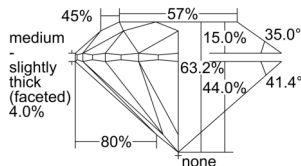

GIA®

FACSIMILE

GIA REPORT 7508370916

Verify this report at GIA.edu

GIA NATURAL DIAMOND DOSSIER®

September 06, 2024
GIA Report Number 7508370916
Shape and Cutting Style ..... Round Brilliant
Measurements ..... 5.36 - 5.37 x 3.39 mm

GRADING RESULTS

Carat Weight ..... 0.60 carat
Color Grade ..... D
Clarity Grade VVS1
Cut Grade ..... Excellent

ADDITIONAL GRADING INFORMATION

Polish ..... Excellent
Symmetry ..... Excellent
Fluorescence ..... Faint
Clarity Characteristics ..... Pinpoint, Indented Natural
Inscription(s): GIA 7508370916

PROPORTIONS

Profile to actual proportions

GRADING SCALES

GIA COLOR SCALE	GIA CLARITY SCALE	GIA CUT SCALE
D	FLAWLESS	EXCELLENT
E	FLAWLESS	
F	FLAWLESS	VERY GOOD
G	FLAWLESS	
H	VVS₁	GOOD
I	VVS₂	
J	VS₁	FAIR
K	VS₂	
L	SI₁	POOR
M	SI₂	
N	I₁	
O	I₂	
P	I₃	
Q		
R		
S		
T		
U		
V		
W		
X		
Y		
Z