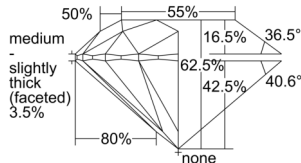

GIA®

FACSIMILE

GIA REPORT 7508374303

Verify this report at GIA.edu

GIA NATURAL DIAMOND DOSSIER®

September 06, 2024
GIA Report Number **7508374303**
Shape and Cutting Style ..... **Round Brilliant**
Measurements ..... **5.87 - 5.88 x 3.67 mm**

GRADING RESULTS

Carat Weight ..... **0.78 carat**
Color Grade ..... **K**
Clarity Grade **VS2**
Cut Grade ..... **Excellent**

ADDITIONAL GRADING INFORMATION

Polish ..... **Excellent**
Symmetry ..... **Excellent**
Fluorescence ..... **None**
Clarity Characteristics ..... **Feather, Cloud, Crystal**
Inspection(s): **GIA 7508374303**

PROPORTIONS

Profile to actual proportions

GRADING SCALES

GIA COLOR SCALE	GIA CLARITY SCALE	GIA CUT SCALE	
D	FLAWLESS	EXCELLENT	
E	INTERNALLY FLAWLESS		
F		VVS₁	VERY GOOD
G	VVS₂		
H	VS₁	GOOD	
I	VS₂		
J	SI₁	FAIR	
K	SI₂		
L	I₁	POOR	
M	I₂		
N	I₃		
O			
P			
Q			
R			
S			
T			
U			
V			
W			
X			
Y			
Z