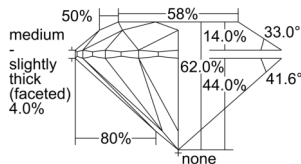

GIA®

FACSIMILE

GIA NATURAL DIAMOND DOSSIER®

September 06, 2024
GIA Report Number 7508374864
Shape and Cutting Style ..... Round Brilliant
Measurements ..... 4.12 - 4.14 x 2.56 mm

GRADING RESULTS

Carat Weight ..... 0.26 carat
Color Grade ..... D
Clarity Grade VVS1
Cut Grade ..... Excellent

ADDITIONAL GRADING INFORMATION

Polish ..... Excellent
Symmetry ..... Excellent
Fluorescence ..... Faint
Clarity Characteristics ..... Pinpoint
Inscription(s): GIA 7508374864

GIA REPORT 7508374864

Verify this report at GIA.edu

PROPORTIONS

Profile to actual proportions

GRADING SCALES

GIA COLOR SCALE	GIA CLARITY SCALE	GIA CUT SCALE	
D	FLAWLESS	EXCELLENT	
E	INTERNALLY FLAWLESS		
F		VVS₁	VERY GOOD
G	VVS₂		
H	VS₁	GOOD	
I	VS₂		
J	SI₁	FAIR	
K	SI₂		
L	I₁	POOR	
M			
N	I₂		
O	I₃		
P			
Q			
R			
S			
T			
U			
V			
W			
X			
Y			
Z