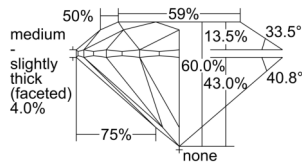

GIA®

FACSIMILE

GIA REPORT

7508383024

Verify this report at GIA.edu

GIA NATURAL DIAMOND DOSSIER®

September 10, 2024
GIA Report Number **7508383024**
Shape and Cutting Style ..... **Round Brilliant**
Measurements ..... **3.85 - 3.88 x 2.32 mm**

GRADING RESULTS

Carat Weight ..... **0.21 carat**
Color Grade ..... **G**
Clarity Grade **VVS1**
Cut Grade ..... **Excellent**

ADDITIONAL GRADING INFORMATION

Polish ..... **Excellent**
Symmetry ..... **Excellent**
Fluorescence ..... **None**
Clarity Characteristics ..... **Pinpoint**
Inscription(s): **GIA 7508383024**

PROPORTIONS

Profile to actual proportions

GRADING SCALES

GIA COLOR SCALE

COLORLESS	D
	E
	F
	G
	H
	I
	J
NEAR COLORLESS	K
	L
FAINT	M
	N
	O
	P
VERY LIGHT	R
	S
	T
	U
	V
	W
	X
	Y
LIGHT	Z

GIA CLARITY SCALE

FLAWLESS	VERY VERY SLIGHTLY INCLUDED	VVS₁	VVS₂	VS₁	VS₂	SI₁	SI₂	I₁	I₂	I₃	
											INTERNAL FLAWLESS

GIA CUT SCALE

EXCELLENT
VERY GOOD
GOOD
FAIR
POOR