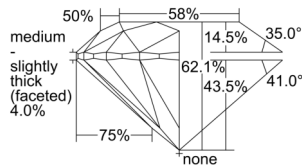

GIA®

FACSIMILE

GIA REPORT

7508384667

Verify this report at GIA.edu

GIA NATURAL DIAMOND DOSSIER®

September 10, 2024
GIA Report Number **7508384667**
Shape and Cutting Style ..... **Round Brilliant**
Measurements ..... **4.91 - 4.92 x 3.05 mm**

GRADING RESULTS

Carat Weight ..... **0.45 carat**
Color Grade ..... **D**
Clarity Grade **S11**
Cut Grade ..... **Excellent**

ADDITIONAL GRADING INFORMATION

Polish ..... **Excellent**
Symmetry ..... **Excellent**
Fluorescence ..... **None**
Clarity Characteristics ..... **Crystal, Cloud**
Inscription(s): **GIA 7508384667**

PROPORTIONS

Profile to actual proportions

GRADING SCALES

GIA COLOR SCALE	GIA CLARITY SCALE	GIA CUT SCALE
D	FLAWLESS	EXCELLENT
E	FLAWLESS	
F	FLAWLESS	VERY GOOD
G	FLAWLESS	
H	VVS₁	GOOD
I	VVS₂	
J	VS₁	FAIR
K	VS₂	
L	S1₁	POOR
M	S1₂	
N	I₁	POOR
O	I₂	
P	I₃	
Q		
R		
S		
T		
U		
V		
W		
X		
Y		
Z