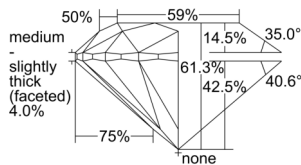

GIA®

FACSIMILE

GIA REPORT 7508385866

Verify this report at GIA.edu

GIA NATURAL DIAMOND DOSSIER®

September 10, 2024
GIA Report Number 7508385866
Shape and Cutting Style ..... Round Brilliant
Measurements ..... 5.66 - 5.70 x 3.48 mm

GRADING RESULTS

Carat Weight ..... 0.70 carat
Color Grade ..... G
Clarity Grade S11
Cut Grade ..... Excellent

ADDITIONAL GRADING INFORMATION

Polish ..... Excellent
Symmetry ..... Excellent
Fluorescence ..... None
Clarity Characteristics ..... Cloud, Crystal
Inscription(s): GIA 7508385866

PROPORTIONS

Profile to actual proportions

GRADING SCALES

GIA COLOR SCALE	GIA CLARITY SCALE	GIA CUT SCALE	
D	FLAWLESS	EXCELLENT	
E	INTERNALLY FLAWLESS		
F		VVS₁	VERY GOOD
G	VVS₂		
H	VS₁	GOOD	
I	VS₂		
J	S1₁	FAIR	
K	S1₂		
L	I₁	POOR	
M	I₂		
N	I₃		
O			
P			
Q			
R			
S			
T			
U			
V			
W			
X			
Y			
Z