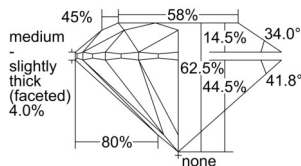

GIA®

FACSIMILE

GIA REPORT 7508385961

Verify this report at GIA.edu

GIA NATURAL DIAMOND DOSSIER®

September 10, 2024
GIA Report Number 7508385961
Shape and Cutting Style ..... Round Brilliant
Measurements ..... 4.01 - 4.03 x 2.51 mm

GRADING RESULTS

Carat Weight ..... 0.24 carat
Color Grade ..... E
Clarity Grade VVS2
Cut Grade ..... Excellent

ADDITIONAL GRADING INFORMATION

Polish ..... Excellent
Symmetry ..... Excellent
Fluorescence ..... None
Clarity Characteristics ..... Cloud, Pinpoint
Inscription(s): GIA 7508385961

PROPORTIONS

Profile to actual proportions