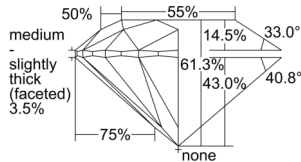

GIA®

FACSIMILE

GIA REPORT

7508386933

Verify this report at GIA.edu

GIA NATURAL DIAMOND DOSSIER®

September 10, 2024
GIA Report Number **7508386933**
Shape and Cutting Style ..... **Round Brilliant**
Measurements ..... **5.70 - 5.75 x 3.51 mm**

GRADING RESULTS

Carat Weight ..... **0.70 carat**
Color Grade ..... **F**
Clarity Grade **S12**
Cut Grade ..... **Excellent**

ADDITIONAL GRADING INFORMATION

Polish ..... **Excellent**
Symmetry ..... **Excellent**
Fluorescence ..... **None**
Clarity Characteristics..... **Crystal, Feather**
Inscription(s): **GIA 7508386933**

PROPORTIONS

Profile to actual proportions

GRADING SCALES

GIA COLOR SCALE

COLORLESS	D
	E
	F
	G
	H
	I
	J
NEAR COLORLESS	K
	L
Faint	M
	N
	O
	P
Very Light	Q
	R
	S
	T
	U
	V
Light	W
	X
	Y
	Z

GIA CLARITY SCALE

FLAWLESS	VERY VERY SLIGHTLY INCLUDED	VVS₁	VVS₂	VS₁	VS₂	SI₁	SI₂	I₁	I₂	I₃	
											INTERNALLY FLAWLESS

GIA CUT SCALE

EXCELLENT
VERY GOOD
GOOD
FAIR
POOR