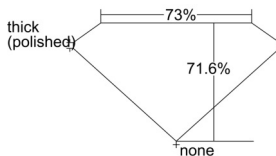

GIA®

FACSIMILE

GIA REPORT 7508387780

Verify this report at GIA.edu

GIA NATURAL DIAMOND DOSSIER®

September 09, 2024
GIA Report Number **7508387780**
Shape and Cutting Style ..... **Square Modified Brilliant**
Measurements ..... **4.10 x 4.02 x 2.88 mm**

GRADING RESULTS

Carat Weight ..... **0.40 carat**
Color Grade ..... **E**
Clarity Grade **VS1**

ADDITIONAL GRADING INFORMATION

Polish ..... **Excellent**
Symmetry ..... **Very Good**
Fluorescence ..... **None**
Clarity Characteristics ..... **Crystal**
Inscription(s): **GIA 7508387780**

PROPORTIONS

Profile not to actual proportions

GRADING SCALES

GIA COLOR SCALE		GIA CLARITY SCALE			
COLORLESS	D	VERY VERY SLIGHTLY INCLUDED	FLAWLESS		
	E		INTERNALLY FLAWLESS		
	F	VERY SLIGHTLY INCLUDED	VS₁		
	G		VS₂		
	H		VS₁		
	NEAR COLORLESS	I	SLIGHTLY INCLUDED	VS₂	
		J		SI₁	
		FAINT	K	INCLUDED	SI₂
			L		I₁
			M		I₂
VERY LIGHT	N	LIGHT	I₃		
	O				
	P				
	Q				
	R				
	S				
	T				
LIGHT	U				
	V				
	W				
	X				
Y					
Z