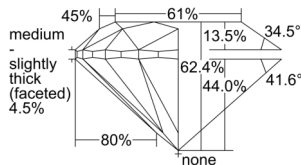

GIA®

FACSIMILE

GIA REPORT 7508392343

Verify this report at gia.edu

GIA NATURAL DIAMOND DOSSIER®

September 10, 2024
GIA Report Number 7508392343
Shape and Cutting Style ..... Round Brilliant
Measurements ..... 5.34 - 5.37 x 3.34 mm

GRADING RESULTS

Carat Weight ..... 0.60 carat
Color Grade ..... G
Clarity Grade VVS2
Cut Grade ..... Excellent

ADDITIONAL GRADING INFORMATION

Polish ..... Excellent
Symmetry ..... Very Good
Fluorescence ..... None
Clarity Characteristics ..... Cloud, Indented Natural
Inspection(s): GIA 7508392343

PROPORTIONS

Profile to actual proportions