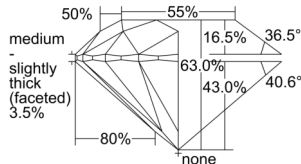

GIA®

FACSIMILE

GIA REPORT

7508397941

Verify this report at GIA.edu

GIA NATURAL DIAMOND DOSSIER®

September 11, 2024
GIA Report Number 7508397941
Shape and Cutting Style ..... Round Brilliant
Measurements ..... 5.34 - 5.39 x 3.38 mm

GRADING RESULTS

Carat Weight ..... 0.60 carat
Color Grade ..... F
Clarity Grade VS2
Cut Grade ..... Excellent

ADDITIONAL GRADING INFORMATION

Polish ..... Excellent
Symmetry ..... Excellent
Fluorescence ..... None
Clarity Characteristics ..... Crystal, Cloud
Inscription(s): GIA 7508397941

PROPORTIONS

Profile to actual proportions

GRADING SCALES

GIA COLOR SCALE	GIA CLARITY SCALE	GIA CUT SCALE	
D	FLAWLESS	EXCELLENT	
E	INTERNALLY FLAWLESS		
F		VVS₁	VERY GOOD
G	VVS₂		
H	VS₁	GOOD	
I	VS₂		
J	SI₁	FAIR	
K	SI₂		
L	I₁	POOR	
M	I₂		
N	I₃		
O			
P			
Q			
R			
S			
T			
U			
V			
W			
X			
Y			
Z