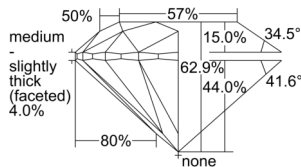

GIA®

FACSIMILE

GIA REPORT 7508399635

Verify this report at GIA.edu

GIA NATURAL DIAMOND DOSSIER®

September 11, 2024
GIA Report Number 7508399635
Shape and Cutting Style ..... Round Brilliant
Measurements ..... 4.53 - 4.55 x 2.85 mm

GRADING RESULTS

Carat Weight ..... 0.36 carat
Color Grade ..... F
Clarity Grade S11
Cut Grade ..... Excellent

ADDITIONAL GRADING INFORMATION

Polish ..... Excellent
Symmetry ..... Excellent
Fluorescence ..... Faint
Clarity Characteristics ..... Feather
Inscription(s): GIA 7508399635

PROPORTIONS

Profile to actual proportions

GRADING SCALES

GIA COLOR SCALE

COLORED	D
	E
	F
	G
	H
	I
	J
NEAR COLORLESS	K
	L
	M
	N
	O
	P
	Q
	R
	S
	T
	U
	V
	W
	X
	Y
	Z

GIA CLARITY SCALE

FLAWLESS	VERY VERY SLIGHTLY INCLUDED	VVS₁	VVS₂	VS₁	VS₂	SI₁	SI₂	I₁	I₂	I₃	
											FLAWLESS
INTERNALLY FLAWLESS	VERY SLIGHTLY INCLUDED										

GIA CUT SCALE

EXCELLENT
VERY GOOD
GOOD
FAIR
POOR