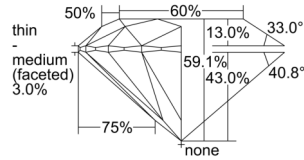

GIA®

FACSIMILE

GIA REPORT 7508402849

Verify this report at GIA.edu

GIA NATURAL DIAMOND DOSSIER®

September 12, 2024
GIA Report Number 7508402849
Shape and Cutting Style ..... Round Brilliant
Measurements ..... 4.85 - 4.88 x 2.88 mm

GRADING RESULTS

Carat Weight ..... 0.41 carat
Color Grade ..... H
Clarity Grade VS2
Cut Grade ..... Excellent

ADDITIONAL GRADING INFORMATION

Polish ..... Excellent
Symmetry ..... Excellent
Fluorescence ..... None
Clarity Characteristics ..... Cloud, Feather, Crystal
Inscription(s): GIA 7508402849

PROPORTIONS

Profile to actual proportions

GRADING SCALES

GIA COLOR SCALE	GIA CLARITY SCALE	GIA CUT SCALE	
D	FLAWLESS	EXCELLENT	
E	INTERNALLY FLAWLESS		
F		VVS₁	VERY GOOD
G	VVS₂		
H	VS₁	GOOD	
I	VS₂		
J	SI₁	FAIR	
K	SI₂		
L	I₁	POOR	
M	I₂		
N	I₃		
O			
P			
Q			
R			
S			
T			
U			
V			
W			
X			
Y			
Z