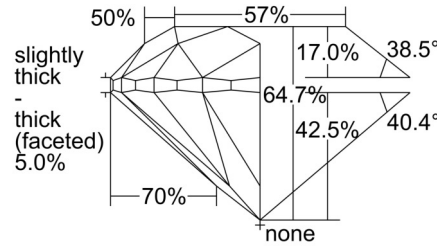

GIA NATURAL DIAMOND GRADING REPORT

September 12, 2024  
 GIA Report Number ..... 7508403518  
 Shape and Cutting Style ..... Round Brilliant  
 Measurements ..... 7.09 - 7.14 x 4.61 mm

GRADING RESULTS

Carat Weight ..... 1.50 carat  
 Color Grade ..... I  
 Clarity Grade ..... SI1  
 Cut Grade ..... Very Good

PROPORTIONS

Profile to actual proportions

CLARITY CHARACTERISTICS

KEY TO SYMBOLS\*

- Feather
- Crystal
- Cloud
- Needle
- Indented Natural
- Natural

\* Red symbols denote internal characteristics (inclusions). Green or black symbols denote external characteristics (blemishes). Diagram is an approximate representation of the diamond, and symbols shown indicate type, position, and approximate size of clarity characteristics. All clarity characteristics may not be shown. Details of finish are not shown.