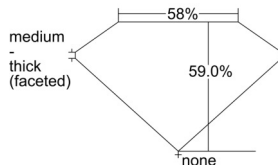

GIA®

FACSIMILE

GIA REPORT

7508404451

Verify this report at GIA.edu

GIA NATURAL DIAMOND DOSSIER®

September 11, 2024
GIA Report Number **7508404451**
Shape and Cutting Style ..... **Heart Brilliant**
Measurements ..... **4.80 x 5.61 x 3.31 mm**

GRADING RESULTS

Carat Weight ..... **0.51 carat**
Color Grade ..... **D**
Clarity Grade **S11**

ADDITIONAL GRADING INFORMATION

Polish ..... **Excellent**
Symmetry ..... **Excellent**
Fluorescence ..... **None**
Clarity Characteristics ..... **Cloud, Crystal**
Inscription(s): **GIA 7508404451**

PROPORTIONS

Profile not to actual proportions

GRADING SCALES

GIA COLOR SCALE		GIA CLARITY SCALE			
COLORLESS	D	VERY VERY SLIGHTLY INCLUDED	FLAWLESS		
	E		INTERNALLY FLAWLESS		
	F	VERY SLIGHTLY INCLUDED	VVS₁		
	G		VVS₂		
	H		VS₁		
	NEAR COLORLESS	I	SLIGHTLY INCLUDED	VS₂	
		J		S1₁	
		FAINT	K	INCLUDED	S1₂
			L		I₁
			M		I₂
VERT LIGHT	N	LIGHT	I₃		
	O				
	P				
	Q				
	R				
	S				
LIGHT	T				
	U				
	V				
	W				
	X				
	Y				
	Z