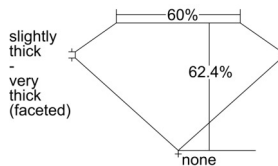

GIA®

FACSIMILE

GIA REPORT 7508405073

Verify this report at GIA.edu

GIA NATURAL DIAMOND DOSSIER®

September 12, 2024
GIA Report Number 7508405073
Shape and Cutting Style ..... Pear Brilliant
Measurements ..... 6.34 x 4.10 x 2.56 mm

GRADING RESULTS

Carat Weight ..... 0.40 carat
Color Grade ..... F
Clarity Grade VS1

ADDITIONAL GRADING INFORMATION

Polish ..... Excellent
Symmetry ..... Excellent
Fluorescence ..... None
Clarity Characteristics..... Feather, Pinpoint, Internal Graining
Inscription(s): GIA 7508405073

PROPORTIONS

Profile not to actual proportions

GRADING SCALES

GIA COLOR SCALE		GIA CLARITY SCALE		
COLORLESS	D	VERY VERY SLIGHTLY INCLUDED	FLAWLESS	
	E		INTERNALLY FLAWLESS	
	F	VERY SLIGHTLY INCLUDED	VS₁	
	G		VS₂	
	H		VS₁	
	NEAR COLORLESS	I	SLIGHTLY INCLUDED	VS₂
		J		SI₁
		K	INCLUDED	SI₂
		L		I₁
		M		I₂
FAINT		N	INCLUDED	I₃
		O		
		P		
	VERY LIGHT	Q		
		R		
		S		
		LIGHT	T	
U				
V				
W				
X				
Y				
Z