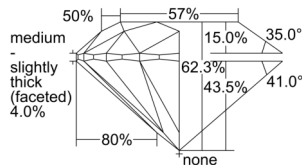

GIA®

FACSIMILE

GIA REPORT

7508407147

Verify this report at GIA.edu

GIA NATURAL DIAMOND DOSSIER®

September 12, 2024
GIA Report Number 7508407147
Shape and Cutting Style ..... Round Brilliant
Measurements ..... 4.57 - 4.59 x 2.85 mm

GRADING RESULTS

Carat Weight ..... 0.36 carat
Color Grade ..... G
Clarity Grade S11
Cut Grade ..... Excellent

ADDITIONAL GRADING INFORMATION

Polish ..... Excellent
Symmetry ..... Excellent
Fluorescence ..... None
Clarity Characteristics ..... Cloud, Feather
Inscription(s): GIA 7508407147

PROPORTIONS

Profile to actual proportions

GRADING SCALES

GIA COLOR SCALE

COLOREDNESS	D
	E
	F
	G
	H
	I
	J
NEAR COLORLESS	K
	L
Faint	M
	N
	O
	P
Very Light	Q
	R
	S
	T
	U
	V
Light	W
	X
	Y
	Z

GIA CLARITY SCALE

VERY VERY SLIGHTLY INCLUDED	FLAWLESS
	INTERNALLY FLAWLESS
VERY SLIGHTLY INCLUDED	VVS₁
	VVS₂
SLIGHTLY INCLUDED	VS₁
	VS₂
INCLUDED	SI₁
	SI₂
	I₁
	I₂
	I₃

GIA CUT SCALE

EXCELLENT
VERY GOOD
GOOD
FAIR
POOR