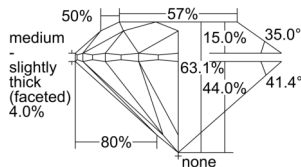

GIA®

FACSIMILE

GIA REPORT 7508407311

Verify this report at GIA.edu

GIA NATURAL DIAMOND DOSSIER®

September 12, 2024
GIA Report Number 7508407311
Shape and Cutting Style ..... Round Brilliant
Measurements ..... 4.27 - 4.29 x 2.70 mm

GRADING RESULTS

Carat Weight ..... 0.30 carat
Color Grade ..... F
Clarity Grade VS1
Cut Grade ..... Excellent

ADDITIONAL GRADING INFORMATION

Polish ..... Excellent
Symmetry ..... Excellent
Fluorescence ..... None
Clarity Characteristics ..... Cloud
Inscription(s): GIA 7508407311

PROPORTIONS

Profile to actual proportions

GRADING SCALES

GIA COLOR SCALE	GIA CLARITY SCALE	GIA CUT SCALE
D	FLAWLESS	EXCELLENT
E	INTERNALLY FLAWLESS	
F	VVS₁	VERY GOOD
G		
H	VS₁	GOOD
I		
J	VS₂	FAIR
K		
L	SI₁	POOR
M		
N	I₁	
O		
P	I₂	
Q		
R	I₃	
S		
T		
U		
V		
W		
X		
Y		
Z