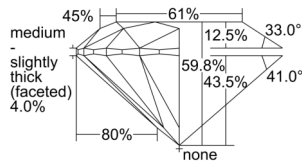

GIA®

FACSIMILE

GIA REPORT

7508408358

Verify this report at GIA.edu

GIA NATURAL DIAMOND DOSSIER®

September 12, 2024
GIA Report Number **7508408358**
Shape and Cutting Style ..... **Round Brilliant**
Measurements ..... **4.45 - 4.46 x 2.66 mm**

GRADING RESULTS

Carat Weight ..... **0.32 carat**
Color Grade ..... **E**
Clarity Grade **VVS2**
Cut Grade ..... **Excellent**

ADDITIONAL GRADING INFORMATION

Polish ..... **Excellent**
Symmetry ..... **Excellent**
Fluorescence ..... **Faint**
Clarity Characteristics ..... **Pinpoint**
Inscription(s): **GIA 7508408358**

PROPORTIONS

Profile to actual proportions

GRADING SCALES

GIA COLOR SCALE	GIA CLARITY SCALE	GIA CUT SCALE
COLOURLESS	FLAWLESS	EXCELLENT
D	INTERNALLY FLAWLESS	
E	VVS₁	VERY GOOD
F		
G	VS₁	GOOD
H		
I	SI₁	FAIR
J		
K	I₁	POOR
L		
M	I₂	
N		
O	I₃	
P		
Q		
R		
S		
T		
U		
V		
W		
X		
Y		
Z