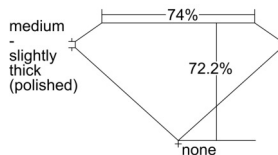

GIA®

FACSIMILE

GIA REPORT 7508408553

Verify this report at GIA.edu

GIA NATURAL DIAMOND DOSSIER®

September 12, 2024
GIA Report Number 7508408553
Shape and Cutting Style ..... Square Modified Brilliant
Measurements ..... 4.49 x 4.42 x 3.19 mm

GRADING RESULTS

Carat Weight ..... 0.52 carat
Color Grade ..... G
Clarity Grade VVS2

ADDITIONAL GRADING INFORMATION

Polish ..... Excellent
Symmetry ..... Excellent
Fluorescence ..... None
Clarity Characteristics ..... Needle, Pinpoint
Inscription(s): GIA 7508408553

PROPORTIONS

Profile not to actual proportions

GRADING SCALES

GIA COLOR SCALE		GIA CLARITY SCALE			
COLORLESS	D	VERY VERY SLIGHTLY INCLUDED	FLAWLESS		
	E		INTERNALLY FLAWLESS		
	F		VVS₁		
	NEAR COLORLESS	G	VERY SLIGHTLY INCLUDED	VVS₂	
		H		VS₁	
		FAINT	I	SLIGHTLY INCLUDED	VS₂
			J		SI₁
			K		SI₂
	LIGHT	L	INCLUDED	I₁	
		M		I₂	
N		I₃			
O					
P					
Q					
R					
S					
T					
U					
V					
W					
X					
Y					
Z