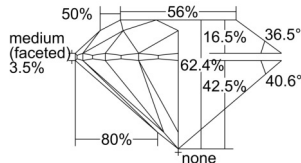

GIA®

FACSIMILE

GIA REPORT 7508412376

Verify this report at GIA.edu

GIA NATURAL DIAMOND DOSSIER®

September 13, 2024
GIA Report Number 7508412376
Shape and Cutting Style ..... Round Brilliant
Measurements ..... 5.19 - 5.23 x 3.25 mm

GRADING RESULTS

Carat Weight ..... 0.54 carat
Color Grade ..... K
Clarity Grade VS1
Cut Grade ..... Excellent

ADDITIONAL GRADING INFORMATION

Polish ..... Excellent
Symmetry ..... Excellent
Fluorescence ..... None
Clarity Characteristics..Twining Wisp, Crystal, Feather, Pinpoint
Inscription(s): GIA 7508412376

PROPORTIONS

Profile to actual proportions

GRADING SCALES

GIA COLOR SCALE

COLORED	D
	E
	F
	G
	H
	I
	J
NEAR COLORLESS	K
	L
	M
	N
	O
	P
	Q
	R
	S
	T
	U
	V
	W
	X
	Y
	Z

GIA CLARITY SCALE

FLAWLESS	VERY VERY SLIGHTLY INCLUDED	VS₁	VS₂	VS₁	VS₂	SI₁	SI₂	I₁	I₂	I₃		
											FLAWLESS	INTERNALLY FLAWLESS

GIA CUT SCALE

EXCELLENT
VERY GOOD
GOOD
FAIR
POOR