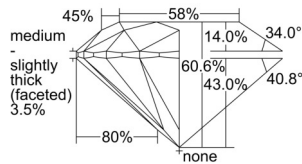

GIA®

FACSIMILE

GIA REPORT

7508414760

Verify this report at GIA.edu

GIA NATURAL DIAMOND DOSSIER®

September 13, 2024
GIA Report Number 7508414760
Shape and Cutting Style ..... Round Brilliant
Measurements ..... 4.78 - 4.81 x 2.91 mm

GRADING RESULTS

Carat Weight ..... 0.41 carat
Color Grade ..... F
Clarity Grade VS2
Cut Grade ..... Excellent

ADDITIONAL GRADING INFORMATION

Polish ..... Excellent
Symmetry ..... Excellent
Fluorescence ..... None
Clarity Characteristics ..... Cloud, Needle
Inscription(s): GIA 7508414760

PROPORTIONS

Profile to actual proportions

GRADING SCALES

GIA COLOR SCALE

COLOURESS	D
	E
	F
	G
	H
NEAR COLOURESS	I
	J
	K
Faint	L
	M
	N
	O
	P
Very Light	Q
	R
	S
	T
	U
	V
Light	W
	X
	Y
	Z

GIA CLARITY SCALE

VERY VERY SLIGHTLY INCLUDED	FLAWLESS
	INTERNALLY FLAWLESS
VERY SLIGHTLY INCLUDED	VVS₁
	VVS₂
SLIGHTLY INCLUDED	VS₁
	VS₂
INCLUDED	SI₁
	SI₂
INCLUDED	I₁
	I₂
	I₃

GIA CUT SCALE

EXCELLENT
VERY GOOD
GOOD
FAIR
POOR