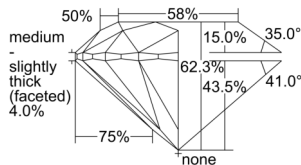

GIA®

FACSIMILE

GIA REPORT 7508416882

Verify this report at GIA.edu

GIA NATURAL DIAMOND DOSSIER®

September 13, 2024
GIA Report Number **7508416882**
Shape and Cutting Style ..... **Round Brilliant**
Measurements ..... **4.28 - 4.31 x 2.68 mm**

GRADING RESULTS

Carat Weight ..... **0.30 carat**
Color Grade ..... **E**
Clarity Grade **S11**
Cut Grade ..... **Excellent**

ADDITIONAL GRADING INFORMATION

Polish ..... **Excellent**
Symmetry ..... **Excellent**
Fluorescence ..... **None**
Clarity Characteristics ..... **Cloud**
Inscription(s): **GIA 7508416882**

PROPORTIONS

Profile to actual proportions

GRADING SCALES

GIA COLOR SCALE	GIA CLARITY SCALE	GIA CUT SCALE
D	FLAWLESS	EXCELLENT
E	FLAWLESS	
F	INTERNALLY FLAWLESS	VERY GOOD
G	FLAWLESS	
H	VVS₁	GOOD
I	VVS₂	
J	VS₁	FAIR
K	VS₂	
L	S1₁	POOR
M	S1₂	
N	I₁	
O	I₂	
P	I₃	
Q		
R		
S		
T		
U		
V		
W		
X		
Y		
Z