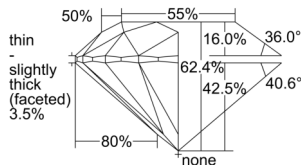

GIA®

FACSIMILE

GIA REPORT 7508417330

Verify this report at gia.edu

GIA NATURAL DIAMOND DOSSIER®

September 13, 2024
GIA Report Number 7508417330
Shape and Cutting Style ..... Round Brilliant
Measurements ..... 4.28 - 4.30 x 2.68 mm

GRADING RESULTS

Carat Weight ..... 0.30 carat
Color Grade ..... J
Clarity Grade S11
Cut Grade ..... Excellent

ADDITIONAL GRADING INFORMATION

Polish ..... Excellent
Symmetry ..... Excellent
Fluorescence ..... None
Clarity Characteristics ..... Feather
Inscription(s): GIA 7508417330

PROPORTIONS

Profile to actual proportions