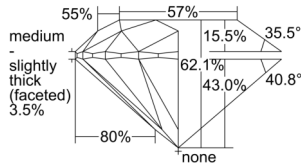

GIA®

FACSIMILE

GIA REPORT 7508417557

Verify this report at GIA.edu

GIA NATURAL DIAMOND DOSSIER®

September 16, 2024
GIA Report Number 7508417557
Shape and Cutting Style ..... Round Brilliant
Measurements ..... 4.34 - 4.37 x 2.70 mm

GRADING RESULTS

Carat Weight ..... 0.31 carat
Color Grade ..... J
Clarity Grade S11
Cut Grade ..... Excellent

ADDITIONAL GRADING INFORMATION

Polish ..... Excellent
Symmetry ..... Excellent
Fluorescence ..... Medium Blue
Clarity Characteristics ..... Crystal, Cloud
Inscription(s): GIA 7508417557

PROPORTIONS

Profile to actual proportions

GRADING SCALES

GIA COLOR SCALE	GIA CLARITY SCALE	GIA CUT SCALE
COLOURLESS	FLAWLESS	EXCELLENT
D	INTERNALLY FLAWLESS	
E	VVS₁	VERY GOOD
F		
G	VVS₂	
H	VS₁	GOOD
I		
J	VS₂	
K	SI₁	FAIR
L		
M	SI₂	
N	I₁	POOR
O		
P	I₂	
Q	I₃	
R		
S		
T		
U		
V		
W		
X		
Y		
Z