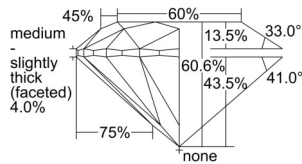

GIA®

FACSIMILE

GIA REPORT

7508421614

Verify this report at GIA.edu

GIA NATURAL DIAMOND DOSSIER®

September 16, 2024
GIA Report Number 7508421614
Shape and Cutting Style ..... Round Brilliant
Measurements ..... 4.44 - 4.47 x 2.70 mm

GRADING RESULTS

Carat Weight ..... 0.33 carat
Color Grade ..... D
Clarity Grade S11
Cut Grade ..... Excellent

ADDITIONAL GRADING INFORMATION

Polish ..... Excellent
Symmetry ..... Excellent
Fluorescence ..... None
Clarity Characteristics ..... Crystal
Inscription(s): GIA 7508421614

PROPORTIONS

Profile to actual proportions

GRADING SCALES

GIA COLOR SCALE

COLORED	D
	E
	F
	G
	H
	I
	J
NEAR COLORLESS	K
	L
	M
	N
	O
	P
	R
	S
	T
	U
	V
	W
	X
	Y
	Z

GIA CLARITY SCALE

FLAWLESS	VERY VERY SLIGHTLY INCLUDED	VVS₁	VVS₂	VS₁	VS₂	SI₁	SI₂	I₁	I₂	I₃	
											FLAWLESS
INTERNALLY FLAWLESS	VERY SLIGHTLY INCLUDED										

GIA CUT SCALE

EXCELLENT
VERY GOOD
GOOD
FAIR
POOR