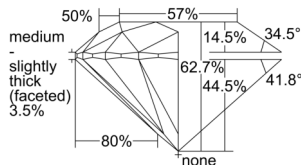

GIA®

FACSIMILE

GIA NATURAL DIAMOND DOSSIER®

September 17, 2024
GIA Report Number 7508422714
Shape and Cutting Style ..... Round Brilliant
Measurements ..... 6.05 - 6.07 x 3.80 mm

GRADING RESULTS

Carat Weight ..... 0.85 carat
Color Grade ..... G
Clarity Grade S11
Cut Grade ..... Excellent

ADDITIONAL GRADING INFORMATION

Polish ..... Excellent
Symmetry ..... Excellent
Fluorescence ..... None
Clarity Characteristics ..... Cloud, Crystal
Inscription(s): GIA 7508422714

GIA REPORT 7508422714

Verify this report at GIA.edu

PROPORTIONS

Profile to actual proportions