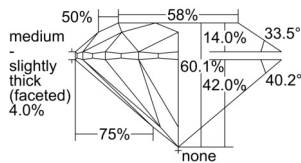

GIA®

FACSIMILE

GIA REPORT 7508424721

Verify this report at GIA.edu

GIA NATURAL DIAMOND DOSSIER®

September 16, 2024
GIA Report Number 7508424721
Shape and Cutting Style ..... Round Brilliant
Measurements ..... 4.32 - 4.34 x 2.60 mm

GRADING RESULTS

Carat Weight ..... 0.30 carat
Color Grade ..... K
Clarity Grade VVS1
Cut Grade ..... Very Good

ADDITIONAL GRADING INFORMATION

Polish ..... Excellent
Symmetry ..... Excellent
Fluorescence ..... None
Clarity Characteristics ..... Pinpoint
Inscription(s): GIA 7508424721

PROPORTIONS

Profile to actual proportions

GRADING SCALES

GIA COLOR SCALE	GIA CLARITY SCALE	GIA CUT SCALE	
D	FLAWLESS	EXCELLENT	
E	INTERNALLY FLAWLESS		
F		VVS₁	VERY GOOD
G	VVS₂		
H	VS₁	GOOD	
I	VS₂		
J	SI₁	FAIR	
K	SI₂		
L	I₁	POOR	
M	I₂		
N	I₃		
O			
P			
Q			
R			
S			
T			
U			
V			
W			
X			
Y			
Z