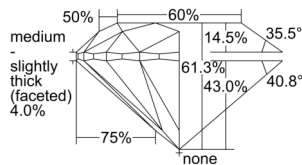

GIA®

FACSIMILE

GIA REPORT

7508426101

Verify this report at GIA.edu

GIA NATURAL DIAMOND DOSSIER®

September 16, 2024
GIA Report Number **7508426101**
Shape and Cutting Style ..... **Round Brilliant**
Measurements ..... **4.27 - 4.30 x 2.63 mm**

GRADING RESULTS

Carat Weight ..... **0.30 carat**
Color Grade ..... **F**
Clarity Grade **VS2**
Cut Grade ..... **Excellent**

ADDITIONAL GRADING INFORMATION

Polish ..... **Excellent**
Symmetry ..... **Very Good**
Fluorescence ..... **None**
Clarity Characteristics ..... **Cloud**
Inscription(s): **GIA 7508426101**

PROPORTIONS

Profile to actual proportions

GRADING SCALES

GIA COLOR SCALE

COLORLESS	D
	E
	F
	G
	H
	I
NEAR COLORLESS	J
	K
	L
Faint	M
	N
	O
	P
Very Light	Q
	R
	S
	T
	U
	V
Light	W
	X
	Y
	Z

GIA CLARITY SCALE

FLAWLESS	VERY VERY SLIGHTLY INCLUDED	VS₁	VS₂	VS₁	SI₁	SI₂	I₁	I₂	I₃	
										FLAWLESS
INTERNALLY FLAWLESS	VERY SLIGHTLY INCLUDED									

GIA CUT SCALE

EXCELLENT
VERY GOOD
GOOD
FAIR
POOR