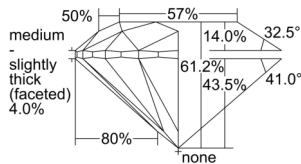

GIA®

FACSIMILE

GIA REPORT 7508426434

Verify this report at GIA.edu

GIA NATURAL DIAMOND DOSSIER®

September 16, 2024
GIA Report Number **7508426434**
Shape and Cutting Style ..... **Round Brilliant**
Measurements ..... **4.74 - 4.77 x 2.91 mm**

GRADING RESULTS

Carat Weight ..... **0.40 carat**
Color Grade ..... **K**
Clarity Grade **VVS1**
Cut Grade ..... **Excellent**

ADDITIONAL GRADING INFORMATION

Polish ..... **Very Good**
Symmetry ..... **Excellent**
Fluorescence ..... **None**
Clarity Characteristics... **Pinpoint, Etch Channel, Surface Graining**
Inscription(s): **GIA 7508426434**

PROPORTIONS

Profile to actual proportions

GRADING SCALES

GIA COLOR SCALE	GIA CLARITY SCALE	GIA CUT SCALE	
D	FLAWLESS	EXCELLENT	
E	INTERNALLY FLAWLESS		
F		VVS₁	VERY GOOD
G	VVS₂		
H	VS₁	GOOD	
I	VS₂		
J	SI₁	FAIR	
K	SI₂		
L	I₁	POOR	
M	I₂		
N	I₃		
O			
P			
Q			
R			
S			
T			
U			
V			
W			
X			
Y			
Z