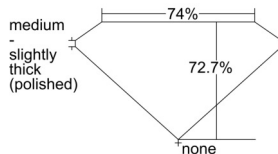

GIA®

FACSIMILE

GIA REPORT 7508426696

Verify this report at GIA.edu

GIA NATURAL DIAMOND DOSSIER®

September 16, 2024
GIA Report Number 7508426696
Shape and Cutting Style ..... Square Modified Brilliant
Measurements ..... 4.93 x 4.84 x 3.52 mm

GRADING RESULTS

Carat Weight ..... 0.70 carat
Color Grade ..... E
Clarity Grade VVS1

ADDITIONAL GRADING INFORMATION

Polish ..... Excellent
Symmetry ..... Excellent
Fluorescence ..... None
Clarity Characteristics..... Pinpoint, Feather, Indented Natural, Cavity

Inscription(s): GIA 7508426696

PROPORTIONS

Profile not to actual proportions

GRADING SCALES

GIA COLOR SCALE		GIA CLARITY SCALE			
COLORLESS	D	VERY VERY SLIGHTLY INCLUDED	FLAWLESS		
	E		INTERNALLY FLAWLESS		
	F	VERY SLIGHTLY INCLUDED	VVS₁		
	G		VVS₂		
	H		VS₁		
	NEAR COLORLESS	I	SLIGHTLY INCLUDED	VS₂	
		J		SI₁	
		FAINT	K	INCLUDED	SI₂
			L		I₁
			M		I₂
VERY LIGHT			N	INCLUDED	I₃
			O		
			P		
	Q				
LIGHT	R				
	S				
	T				
	U				
	V				
	Z