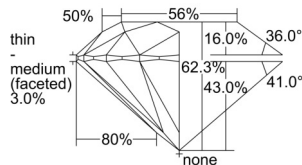

GIA®

FACSIMILE

GIA REPORT

7508426821

Verify this report at GIA.edu

GIA NATURAL DIAMOND DOSSIER®

September 16, 2024
GIA Report Number 7508426821
Shape and Cutting Style ..... Round Brilliant
Measurements ..... 4.75 - 4.79 x 2.97 mm

GRADING RESULTS

Carat Weight ..... 0.41 carat
Color Grade ..... F
Clarity Grade VVS2
Cut Grade ..... Excellent

ADDITIONAL GRADING INFORMATION

Polish ..... Excellent
Symmetry ..... Excellent
Fluorescence ..... Faint
Clarity Characteristics ..... Pinpoint, Internal Graining
Inscription(s): GIA 7508426821

PROPORTIONS

Profile to actual proportions

GRADING SCALES

GIA COLOR SCALE	GIA CLARITY SCALE	GIA CUT SCALE
COLOURLESS	FLAWLESS	EXCELLENT
D	INTERNALLY FLAWLESS	
E	VVS₁	VERY GOOD
F		
G	VVS₂	GOOD
H	VS₁	
I	VS₂	FAIR
J	SI₁	
K	SI₂	POOR
L	I₁	
M	I₂	
N	I₃	
O		
P		
Q		
R		
S		
T		
U		
V		
W		
X		
Y		
Z