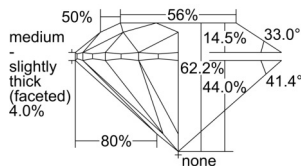

GIA®

FACSIMILE

GIA REPORT 7508427621

Verify this report at GIA.edu

GIA NATURAL DIAMOND DOSSIER®

September 16, 2024
GIA Report Number 7508427621
Shape and Cutting Style ..... Round Brilliant
Measurements ..... 4.71 - 4.74 x 2.94 mm

GRADING RESULTS

Carat Weight ..... 0.40 carat
Color Grade ..... K
Clarity Grade VVS2
Cut Grade ..... Excellent

ADDITIONAL GRADING INFORMATION

Polish ..... Excellent
Symmetry ..... Excellent
Fluorescence ..... None
Clarity Characteristics ..... Cloud, Pinpoint
Inscription(s): GIA 7508427621

PROPORTIONS

Profile to actual proportions

GRADING SCALES

GIA COLOR SCALE	GIA CLARITY SCALE	GIA CUT SCALE
COLOURLESS	FLAWLESS	EXCELLENT
D	FLAWLESS	
E	FLAWLESS	VERY GOOD
F	FLAWLESS	
G	FLAWLESS	
H	FLAWLESS	
I	VVS₁	GOOD
J	VVS₂	
K	VS₁	FAIR
L	VS₂	
M	SI₁	POOR
N	SI₂	
O	I₁	
P	I₂	
Q	I₃	
R		
S		
T		
U		
V		
W		
X		
Y		
Z